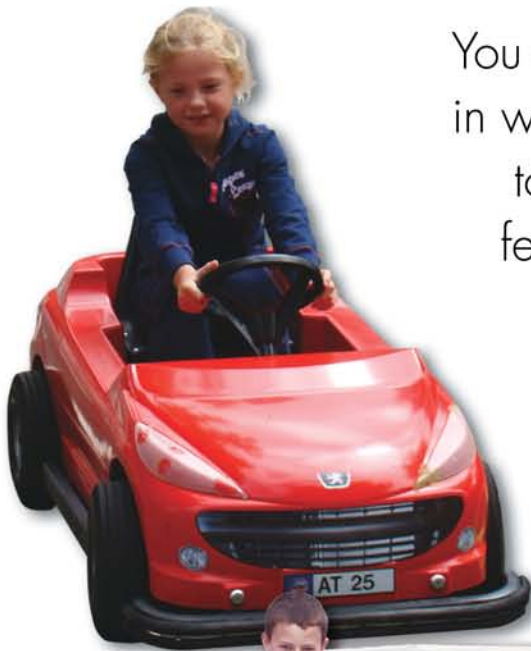

Lifelike

You can create a miniature traffic environment in which children can learn and practice how to act in traffic. A themed environment can feature scaled model towns, traffic systems, road junctions etc.

Reliable

Low maintenance vehicles with up to 10 hours of continuous use. Silent engine, impact resistant body, and safety certified according to world-wide standards.

Grow Through Play
Tulleys Farm
Turners Hill, Crawley
West Sussex RH10 4PE

T : 01342 718471
E : info@GrowThroughPlay.co.uk
W : www.GrowThroughPlay.co.uk

Grow Through Play - Mini Vehicles

Technical Information

- Motor: 12V energy efficient electric motor
- Battery: 12V maintenance free gel battery
- Running time: 8-10 hours of use on level
- Charger: Intelligent 3 stage battery charger
- Brakes: Automatic when accelerator is released
- Transmission: Planetary, reduction gearbox 3:1
- Chassis: Powder coated reinforced steel tubing
- Body: Made of sturdy, hand-laminated fibreglass
- Tyres: Pneumatic
- Weight: From 43 - 83 kg
- Dimensions: Sizes vary
- Vehicle Colours: Red, green, blue, white and yellow
- Operation Systems:
 - Operator's remote control
 - Constant
 - Coin or token: Customized value
 - time relay adjustable to 3 or 4 minutes
- Speed: 4 km per hour (2,5 mph)
- Recommended Age of Driver: 3 to 12 years